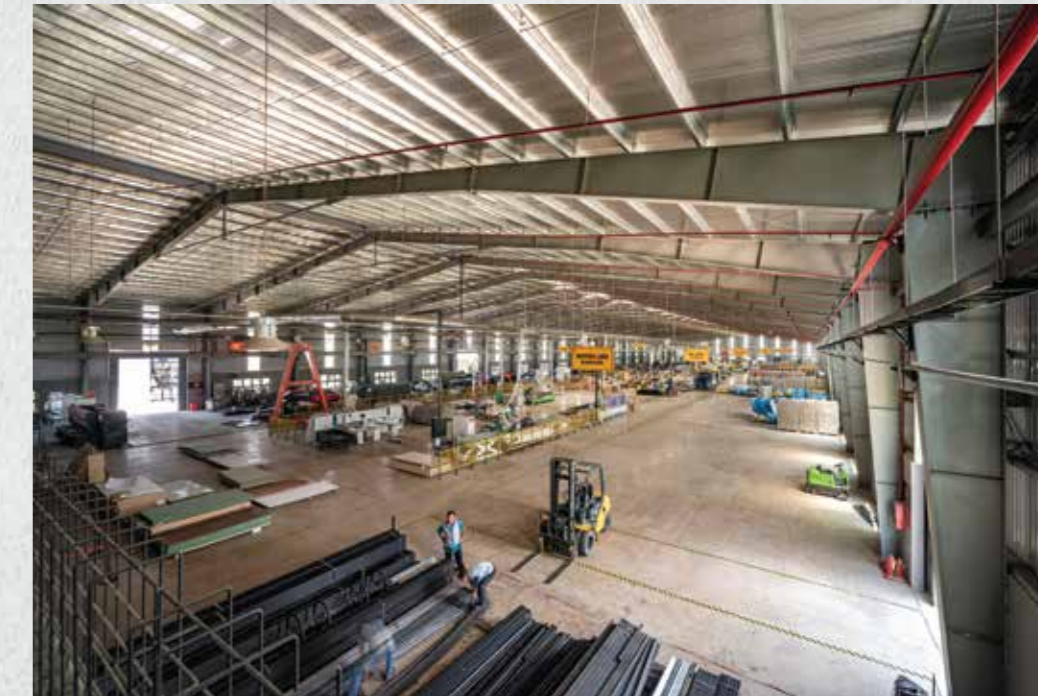

CÁC CÔNG TY THÀNH VIÊN

MEMBER COMPANIES

- **CÔNG TY Á ĐÔNG**
  A DONG Company
- **CÔNG TY NĂM**
  Nam Company
- **CÔNG TY BELLA CAMBODIA**
  Bella Cambodia Company
- **CÔNG TY LONG THÀNH VIỆT**
  Long Thanh Viet Company